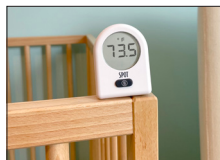

Press to see the highest and lowest temperatures for monitoring safety and comfort temp variations

Easy to Use

Single button for ON/OFF, backlight, and Max/Min

Verified Accuracy

Includes NIST-traceable calibration certificate

Rotating display

Light activated

Out of the way

See Max/Min temps

Use at home

Or anywhere!