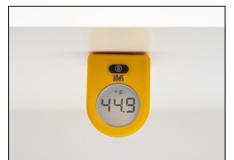

ThermoWorks

SPOT™

The Fridge & Everywhere Thermometer

Large Display

Current temp displayed with large digits for easy reading – range to 122°F

Auto-Rotating Display

Will always show right-side up even when the unit is upside-down, sideways, or any angle in between

Press to see the highest and lowest temperatures for monitoring safety and comfort temp variations

Easy to Use

Single button for ON/OFF, backlight, and Max/Min

Verified Accuracy

Includes NIST-traceable calibration certificate

Rotating display

Light activated

Out of the way

See Max/Min temps

Use at home

Or anywhere!